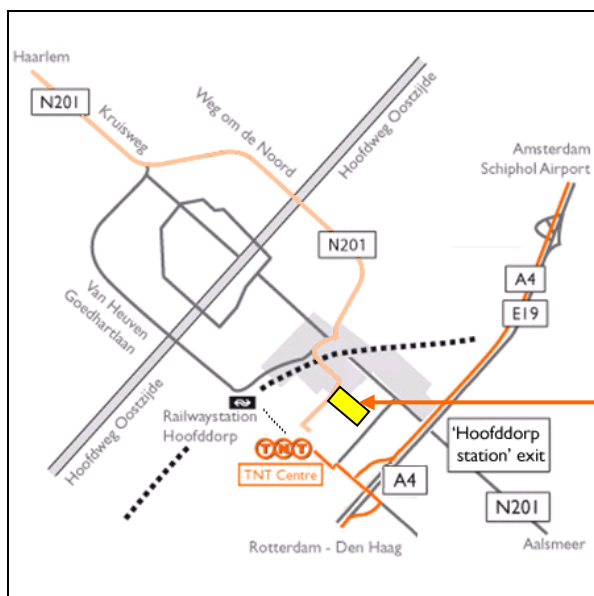

### **From Utrecht/Amsterdam/Schiphol Airport (A4/ E19)**

- after the Schiphol tunnel, take exit 'Hoofddorp/Aalsmeer'
- take the second exit, to 'Hoofddorp Station'
- at the traffic lights, go right to 'Station' (*not* to 'Hoofddorp')
- at the next set of traffic lights, go left onto Taurusavenue
- continue along Taurusavenue, until the roundabout, The P+R parking is to your right

### **From The Hague/Rotterdam (A4/E19)**

- take exit 'Hoofddorp/Aalsmeer'
- follow signs 'Hoofddorp Ring'
- at the traffic lights, go left, on the left lane, to 'Station' (*not* to 'Hoofddorp')
- at the next set of traffic lights, go left onto Taurusavenue
- continue along Taurusavenue, until the roundabout. The P+R parking is to your right

### **From Haarlem (N201)**

- take the N201 towards Hoofddorp
- at the traffic lights near Kruisweg, turn right to 'Beukenhorst West'
- continue along Van Heuren Goedhartlaan until the second set of traffic lights
- turn left under the railway flyover, and take the first right, onto Taurusavenue
- the P+R parking is to your left

### **By train**

TNT Centre is within walking distance of Hoofddorp station (4 minutes by train from Schiphol Airport, on the Amsterdam - The Hague line). From the bus terminal under the station, walk southwards. The third building on your right is TNT Centre.